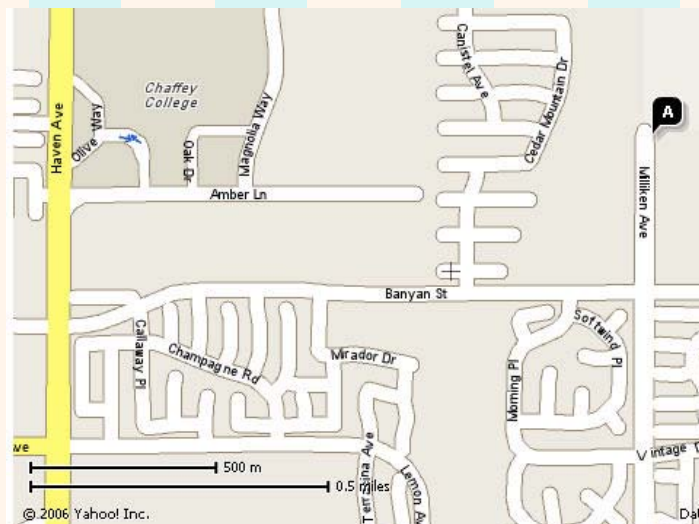

West Coast Gazelle

PRACTICE LOCATION CHANGE

**Los Osos High
6001 Milliken Ave
Alta Loma**

**STARTING NEXT WEEK
TUESDAY, 2/6/2007**

**Same Schedule:
Tuesday, Wednesday, Thursday
5-7 PM**

FLASH!